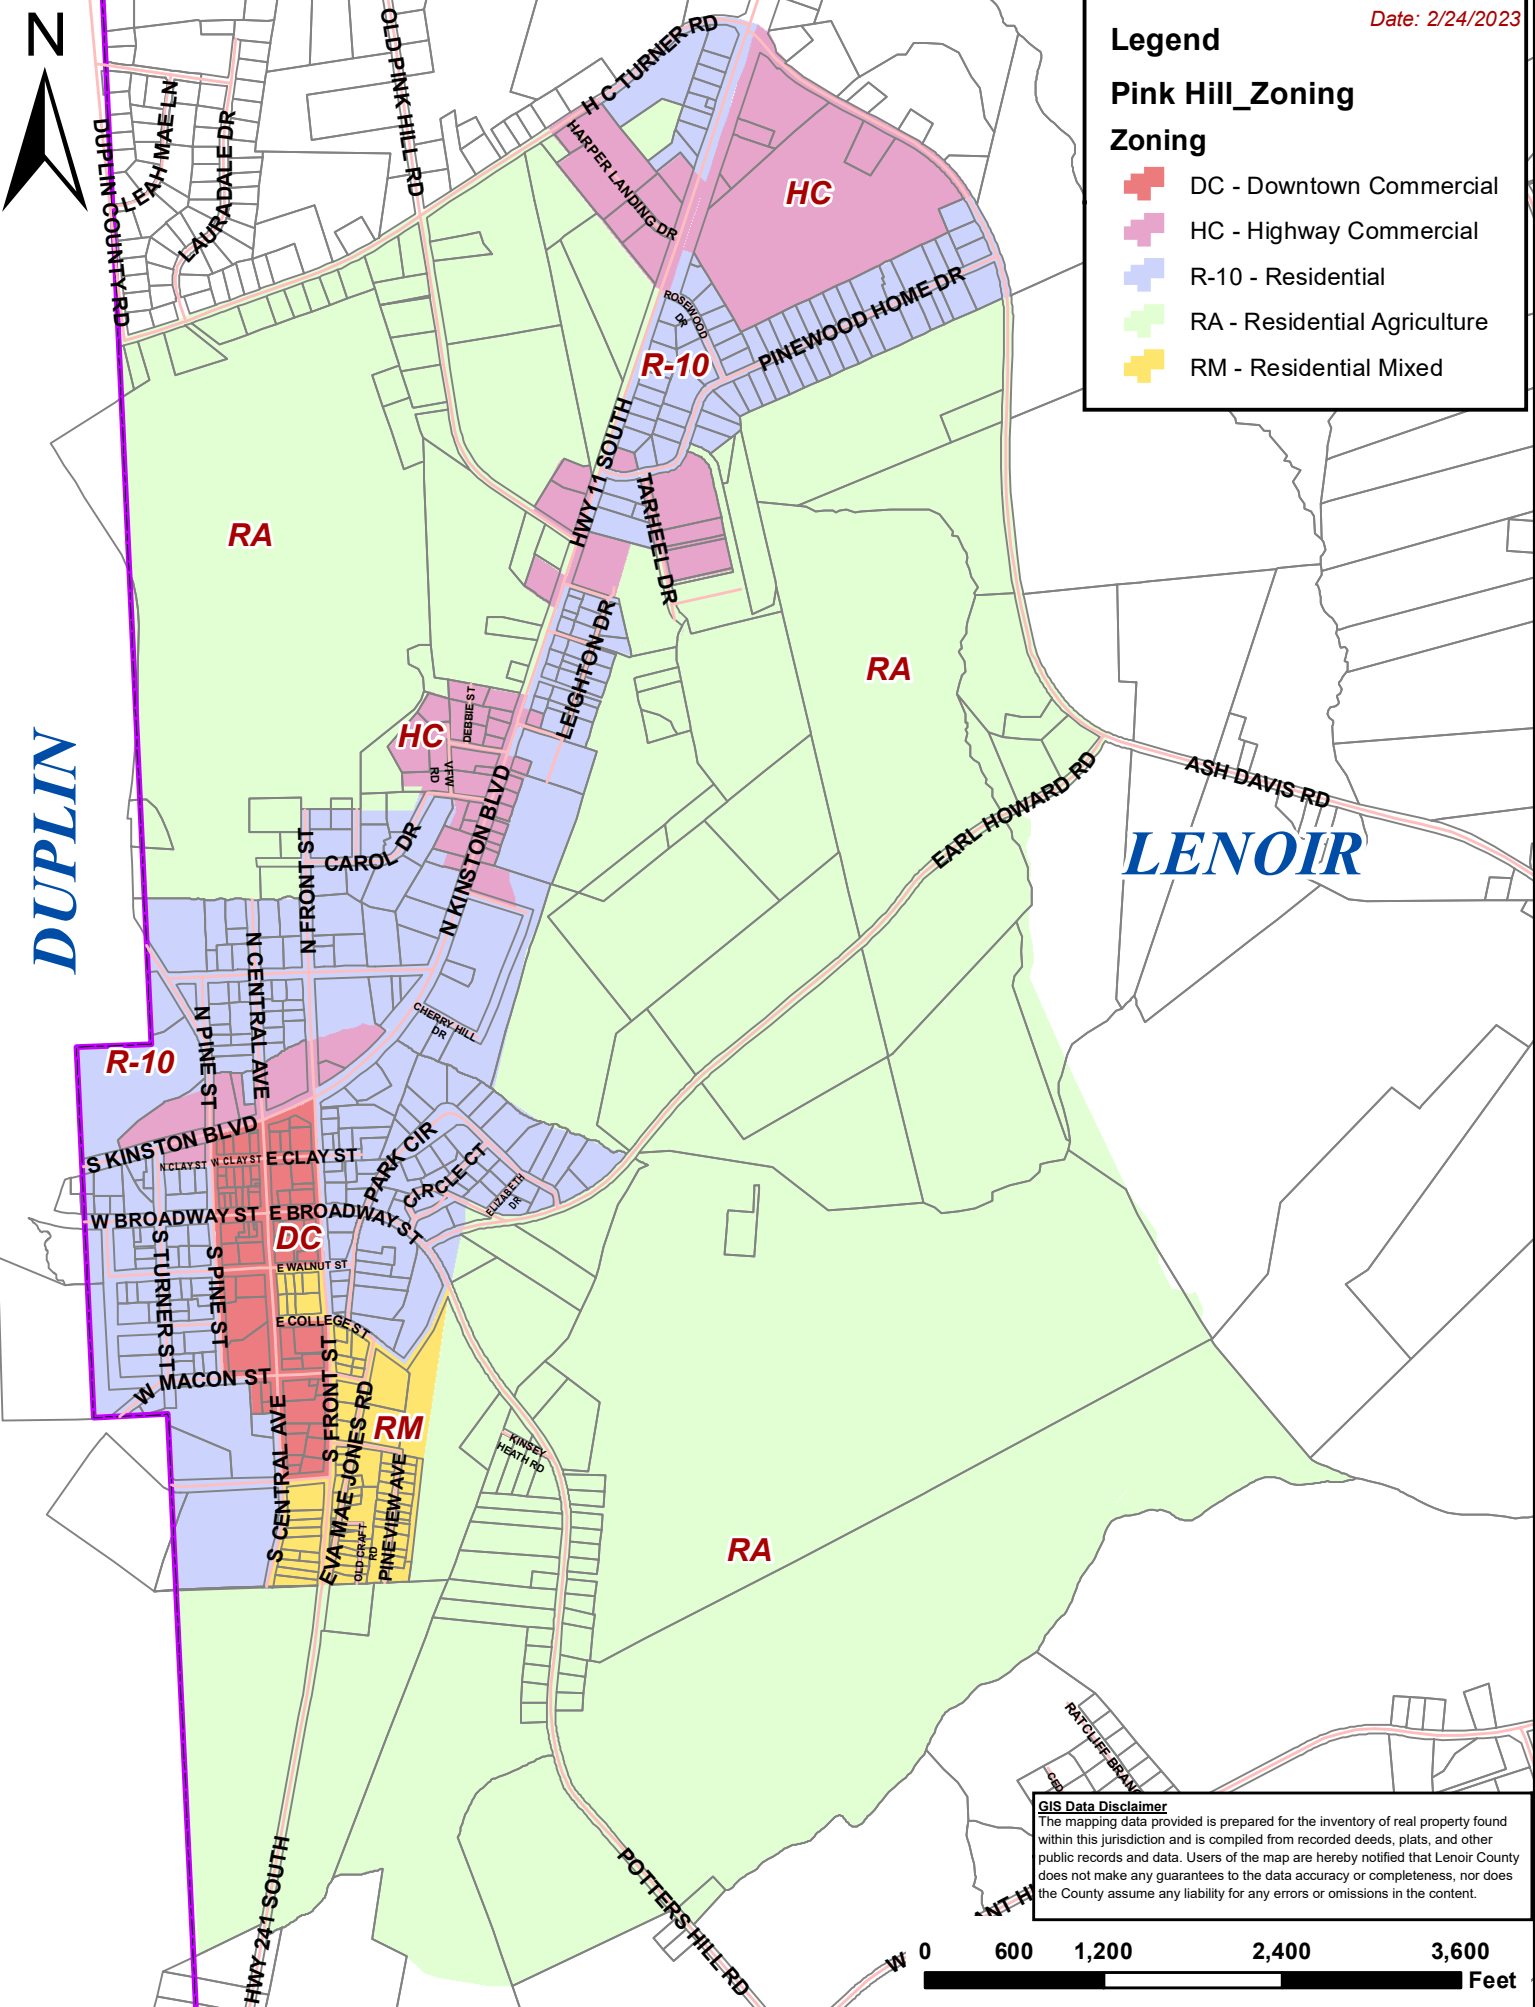

Legend

Pink Hill_Zoning

Zoning

-  DC - Downtown Commercial
-  HC - Highway Commercial
-  R-10 - Residential
-  RA - Residential Agriculture
-  RM - Residential Mixed

DUPLIN

LENOIR

GIS Data Disclaimer
 The mapping data provided is prepared for the inventory of real property found within this jurisdiction and is compiled from recorded deeds, plats, and other public records and data. Users of the map are hereby notified that Lenoir County does not make any guarantees to the data accuracy or completeness, nor does the County assume any liability for any errors or omissions in the content.